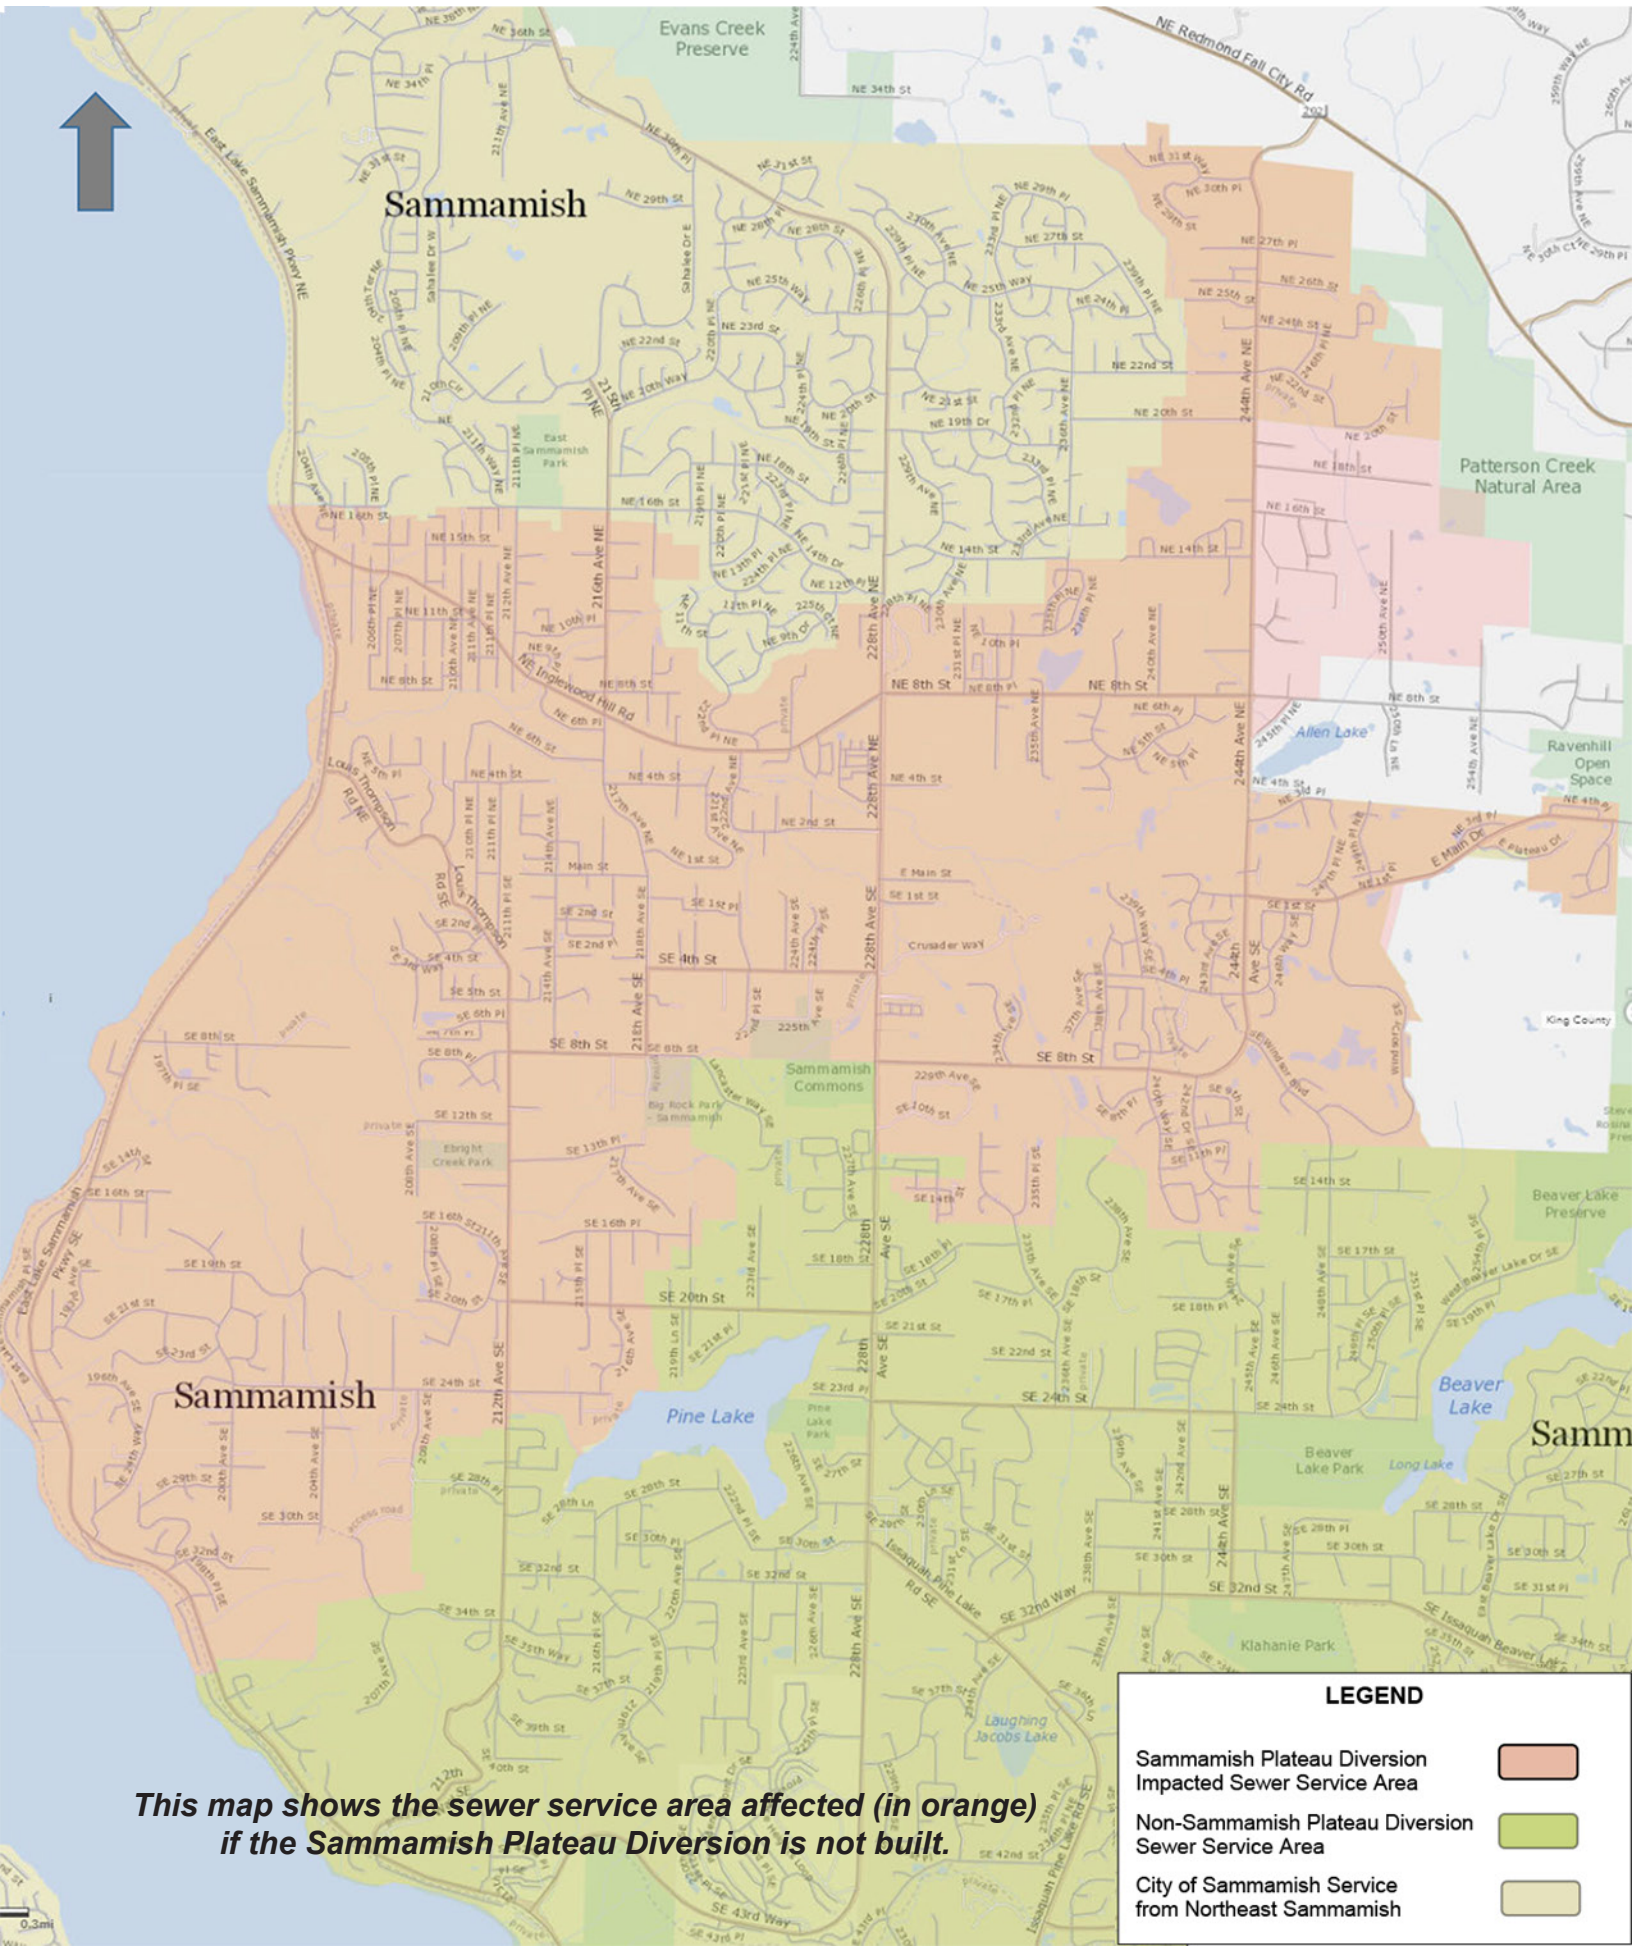

NORTH DIVERSION INTERIM SEWER SERVICE AREA

This map shows the sewer service area affected (in orange) if the Sammamish Plateau Diversion is not built.

LEGEND

- Sammamish Plateau Diversion Impacted Sewer Service Area
- Non-Sammamish Plateau Diversion Sewer Service Area
- City of Sammamish Service from Northeast Sammamish